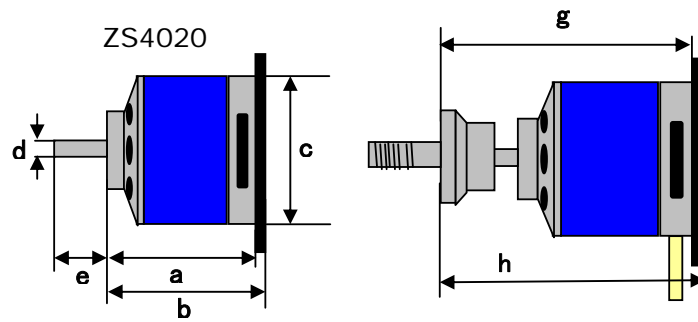

Hyperion Zs40 Motor Series - Dimensions

	a	b	c	d	e	g	h
ZS4020	46.5	50.3	48.8	6.0	13.7	64.9	68.7

	a	b	c	d	e	g	h
ZS4025	58.8	62.6	49.1	6.0	13.5	76.3	80.1
ZS4035	68.5	72.3	48.8	6.0	14.0	85.4	89.2
ZS4045	78.8	82.6	49.0	6.0	13.8	95.8	99.6