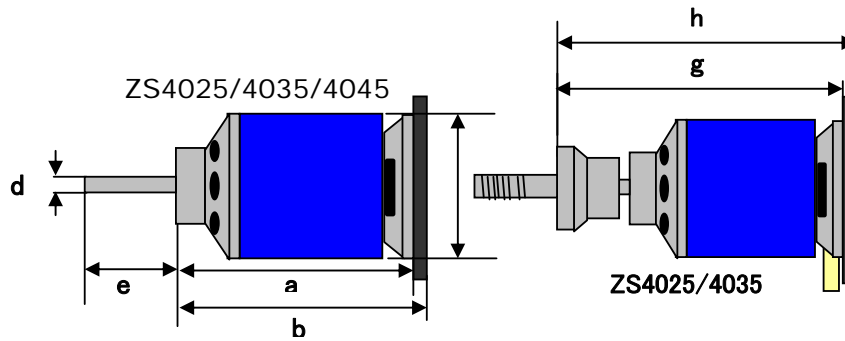

Hyperion Zs40 Motor Series - Dimensions

	a	b	c	d	e	g	h
ZS4020	46.5	50.3	48.8	6.0	13.7	64.9	68.7

	a	b	c	d	e	g	h
ZS4025	58.8	62.6	49.1	6.0	13.5	76.3	80.1
ZS4035	68.5	72.3	48.8	6.0	14.0	85.4	89.2
ZS4045	78.8	82.6	49.0	6.0	13.8	95.8	99.6